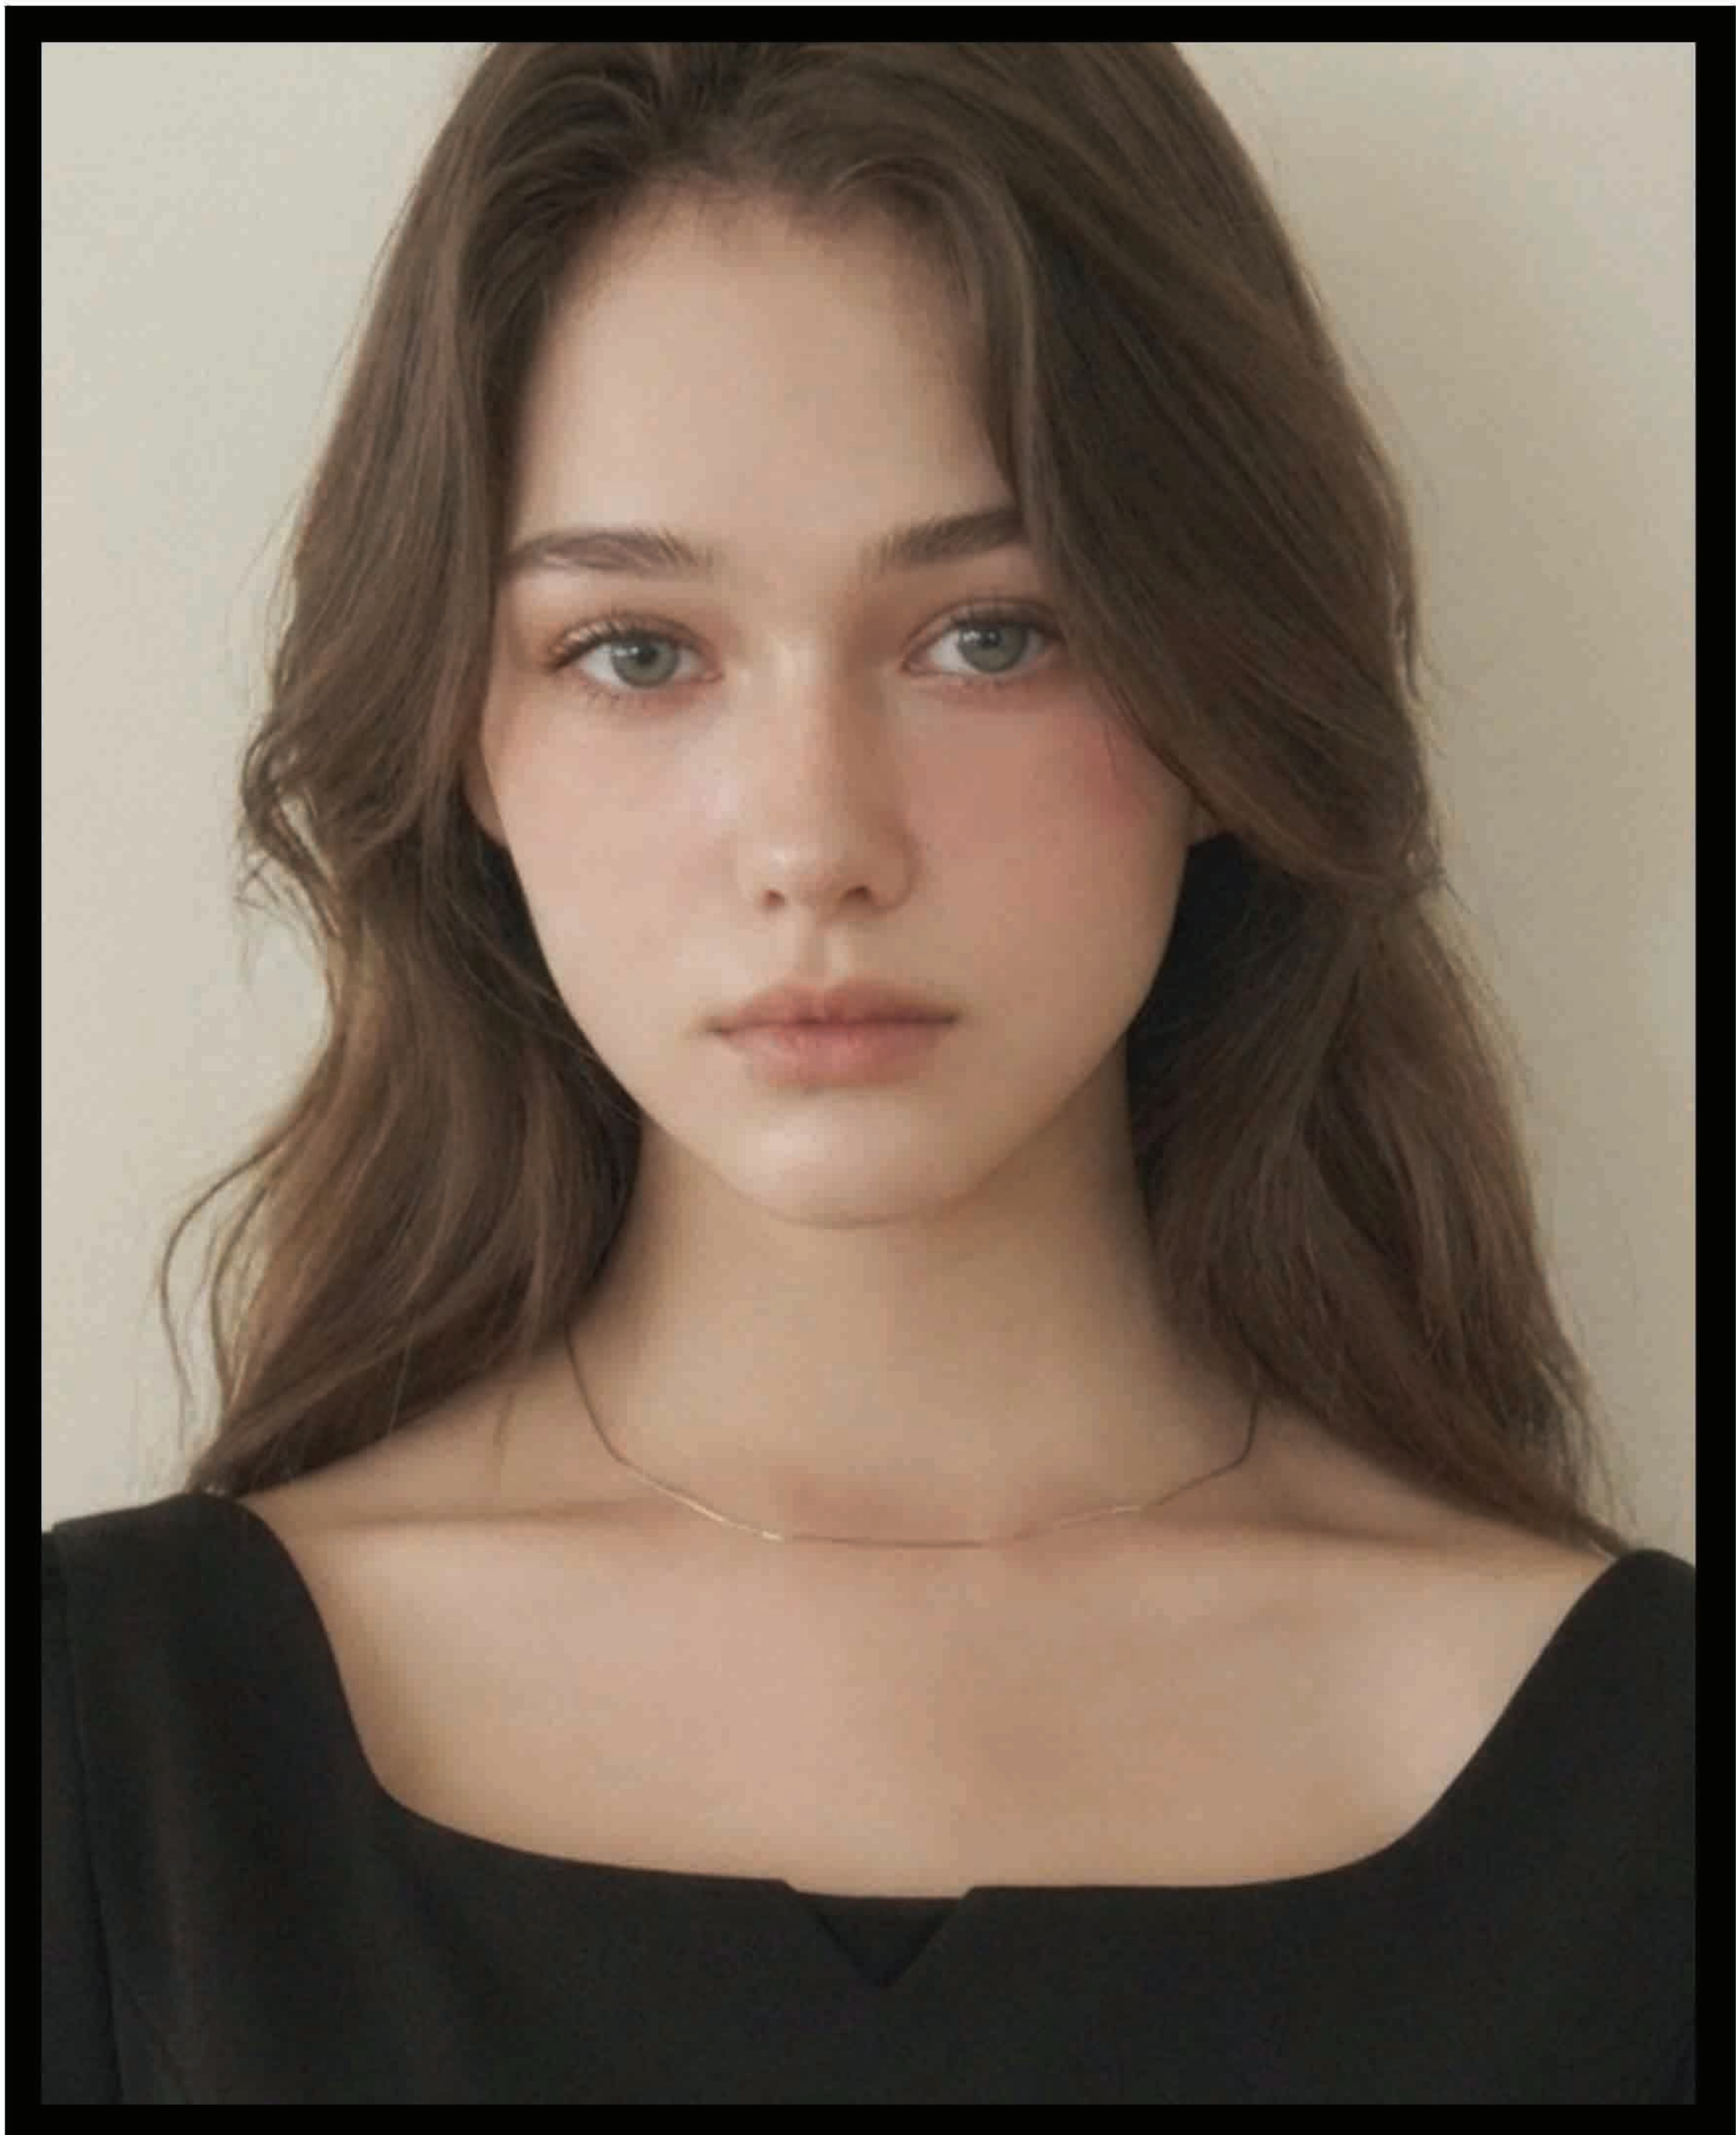

eva

mode

eva

Height 168 Bust 82 Waist 60 Hips 86 Shoes 250 Eyes blue-gray Hair brown

mode

T. 02.517.1339 | 010.9259.1339 | www.modemgmt.kr | @mode_mgmt