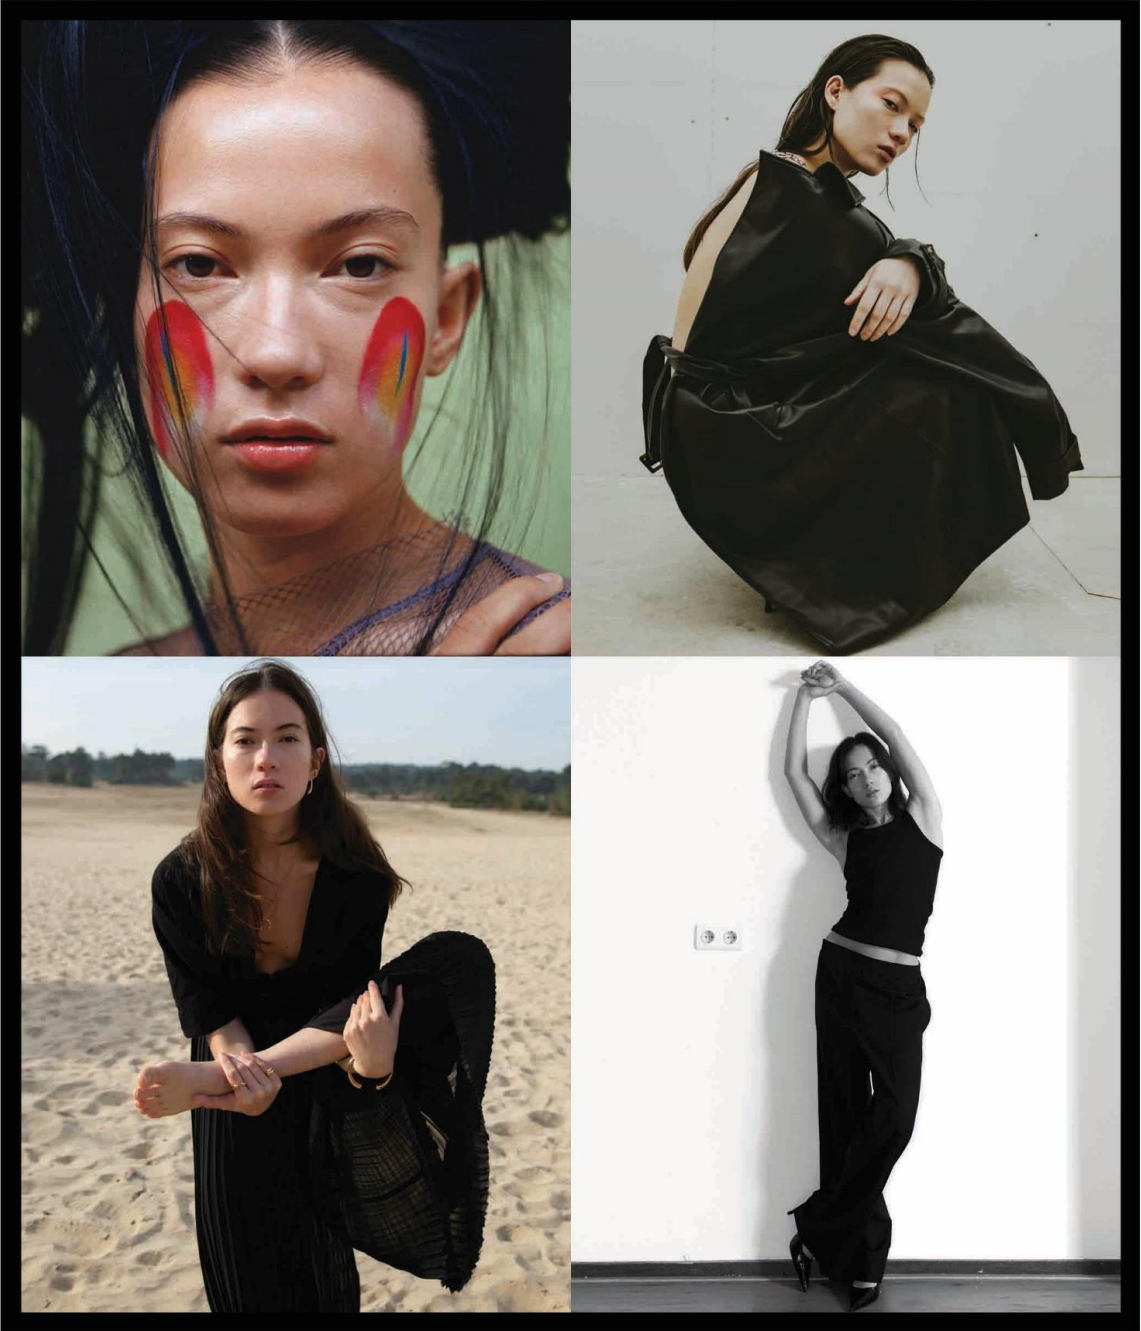

# claire

mode

# claire

Height 170 Bust 78 Waist 64 Hips 88 Shoes 250 Eyes brown Hair brown

special contemporary dancer